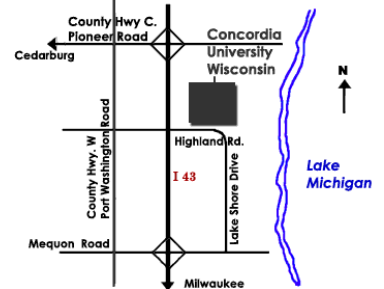

Directions to Concordia University

Directions from Green Bay:

1. Go South on I-43.
2. Take Cedarburg Exit #89 (Pioneer Road, County Hwy. C). Turn right from the exit, then turn left at Port Washington Road (Cty W - stoplight with Mobile Gas station on northeast corner). Travel to Highland Road (2 miles). Turn left and continue to Concordia University Wisconsin.

Directions from Madison:

1. Go East on I-94 to I-43 (distance 72.2 miles). Go North on I-43 (distance 14.1 miles).
2. Take Mequon Road Exit #85. Turn right from the exit, then turn left on Lake Shore Drive. Continue north to Concordia University Wisconsin (2 miles).

Directions from Germantown, Hartford and surrounding area:

1. Take Mequon Road east and turn left on Hwy 181 (Wauwatosa Road - also known as 76th St in Milwaukee). Continue to Highland Road (will be crossing Freistadt Road - stoplight).
2. Turn right onto Highland Road and continue to Concordia University Wisconsin.

OR

1. Turn Left onto Lake Shore Drive
2. Turn Right into campus at rear entrance
3. Park in Parking lot I and enter main doors to the Field House.