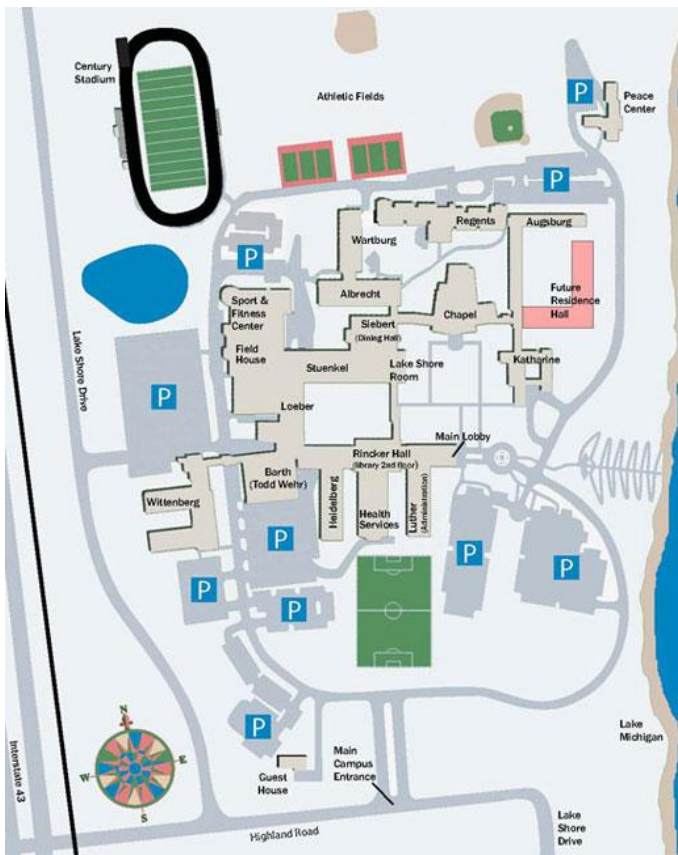

Directions to Concordia University

Directions from Green Bay:

1. Go South on I-43.
2. Take Cedarburg Exit #89 (Pioneer Road, County Hwy. C). Turn right from the exit, then turn left at Port Washington Road (Cty W - stoplight with Mobile Gas station on northeast corner). Travel to Highland Road (2 miles). Turn left and continue to Concordia University Wisconsin.

Directions from Madison:

1. Go East on I-94 to I-43 (distance 72.2 miles). Go North on I-43 (distance 14.1 miles).
2. Take Mequon Road Exit #85. Turn right from the exit, then turn left on Lake Shore Drive. Continue north to Concordia University Wisconsin (2 miles).

Directions once on Campus:

1. Enter through Main Campus entrance. After passing welcome station, turn left. Follow drive past Barth and Wittenberg dorms. Turn left into Parking lot I.
2. Tournament will be held in the Field House.
3. Park in Lot I and enter main doors to the Field House.

OR

1. Turn Left onto Lake Shore Drive
2. Turn Right into campus at rear entrance
3. Park in Parking lot I and enter main doors to the Field House.