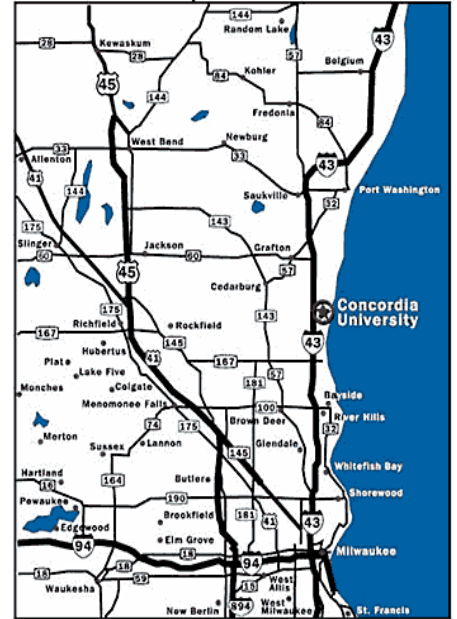

Directions to Concordia University

Directions from Green Bay:

1. Go South on I-43.
2. Take Cedarburg Exit #89 (Pioneer Road, County Hwy. C). Turn right from the exit, then turn left at Port Washington Road (Cty W - stoplight with Mobile Gas station on northeast corner). Travel to Highland Road (2 miles). Turn left and continue to Concordia University Wisconsin.

Directions from Madison:

1. Go East on I-94 to I-43 (distance 72.2 miles). Go North on I-43 (distance 14.1 miles).
2. Take Mequon Road Exit #85. Turn right from the exit, then turn left on Lake Shore Drive. Continue north to Concordia University Wisconsin (2 miles).

Directions from Germantown, Hartford and surrounding area:

1. Take Mequon Road east and turn left on Hwy 181 (Wauwatosa Road - also known as 76th St in Milwaukee). Continue to Highland Road (will be crossing Freistadt Road - stoplight).
2. Turn right onto Highland Road and continue to Concordia University Wisconsin.

Directions once on Campus:

1. Enter through Main Campus entrance. After passing welcome station, turn left. Follow drive past Barth and Wittenberg dorms. Turn left into Parking lot I.
2. Tournament will be held in the Field House.
3. Park in Lot I and enter main doors to the Field House.